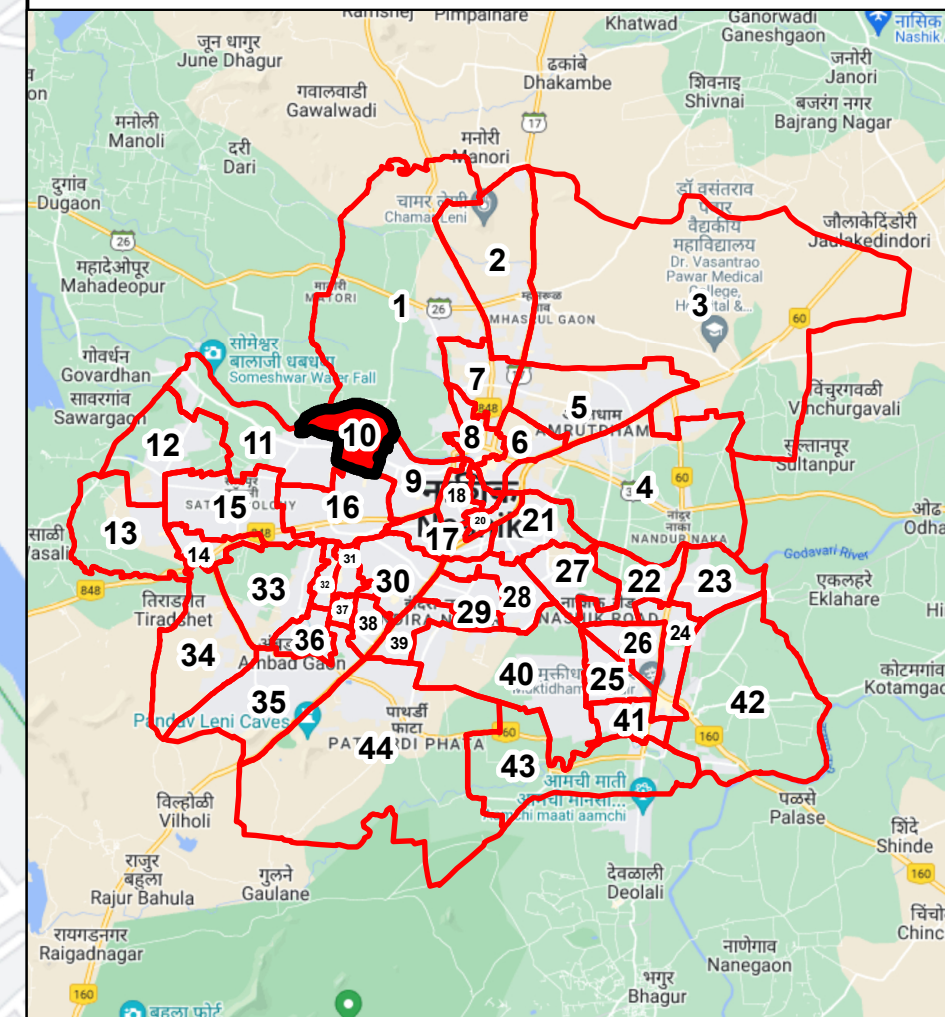

Final Ward Formation For General Election 2022 - Nashik Municipal Corporation

STATE ELECTION COMMISSION
MAHARASHTRA

Ward : 10

Ward Population

Total Population	31991
SC Population	1930
ST Population	1047

Key Map - Nashik

Legend

- Ward
- MC_Boundary
- Road
- National Highway
- Railway Line
- River

(Name)

(Signature)
Deputy Municipal Commissioner