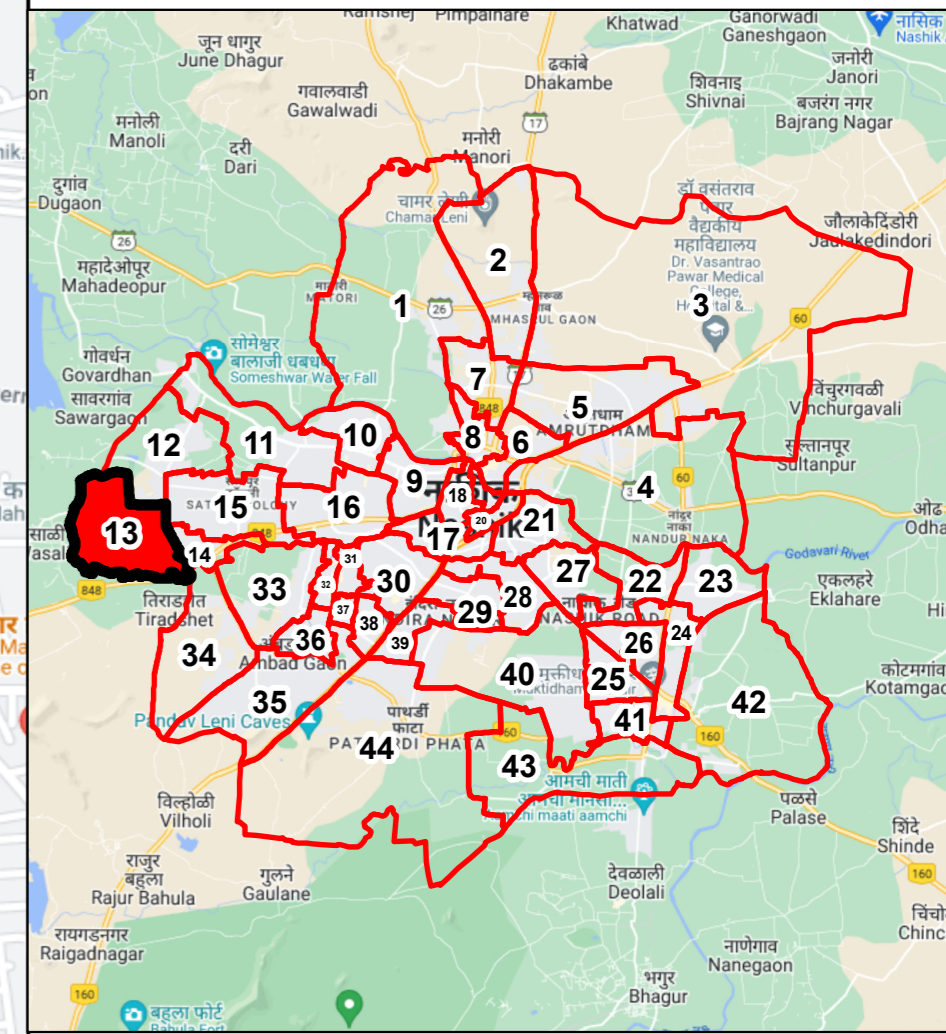

Final Ward Formation For General Election 2022 - Nashik Municipal Corporation

STATE ELECTION COMMISSION
MAHARASHTRA

Ward : 13

Ward Population

Total Population	35509
SC Population	4588
ST Population	1984

Key Map - Nashik

Legend

- Ward
- MC_Boundary
- Road
- National Highway
- Railway Line
- River

(Name)

(Signature)
Deputy Municipal Commissioner