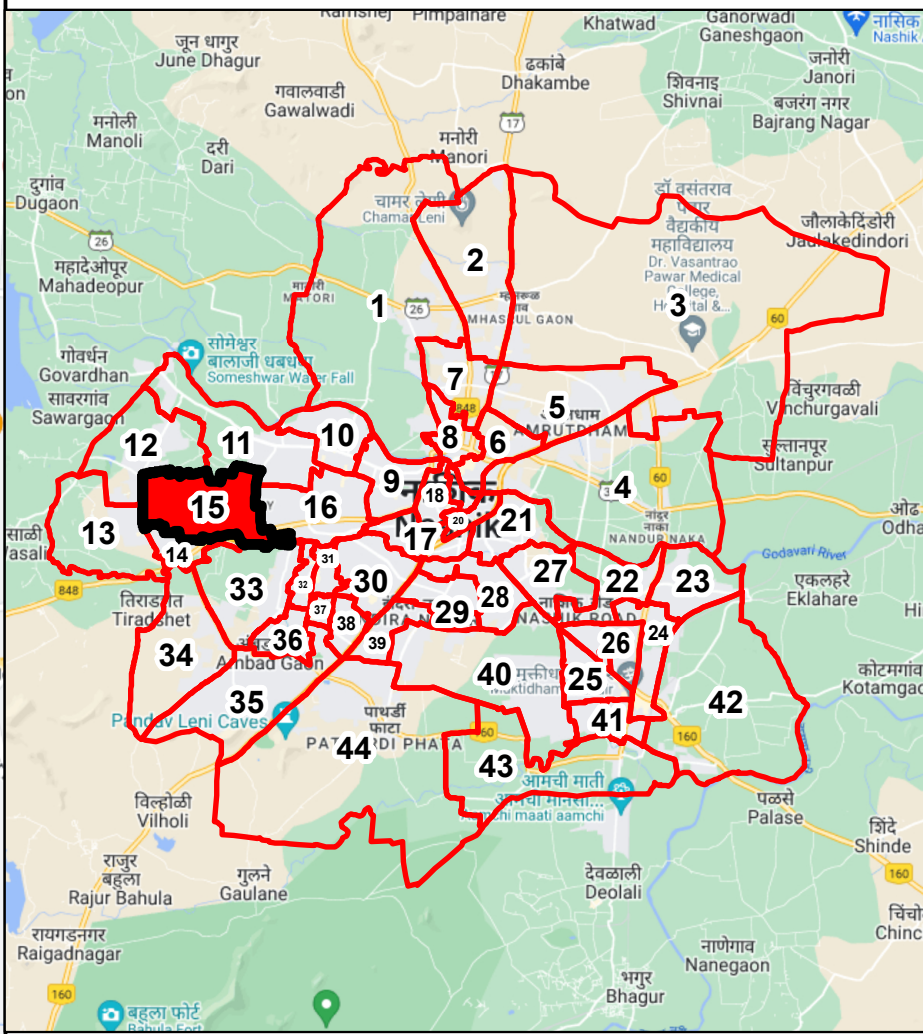

Final Ward Formation For General Election 2022 - Nashik Municipal Corporation

STATE ELECTION COMMISSION
MAHARASHTRA
Ward : 15

Ward Population

Total Population	31751
SC Population	12169
ST Population	1673

Key Map - Nashik

Legend

- Ward
- MC_Boundary
- Road
- National Highway
- Railway Line
- River

(Name)

(Signature)
Deputy Municipal Commissioner