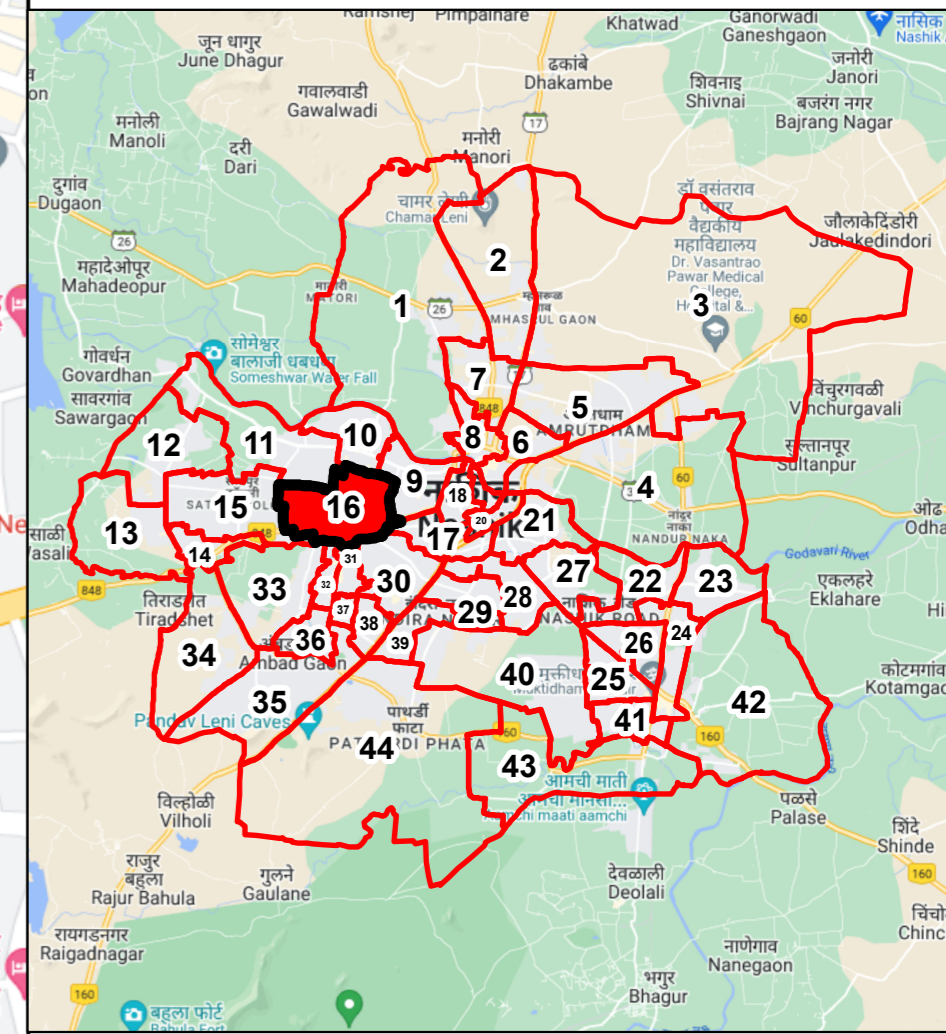

Final Ward Formation For General Election 2022 - Nashik Municipal Corporation

STATE ELECTION COMMISSION
MAHARASHTRA

Ward : 16

Ward Population

Total Population	33080
SC Population	4014
ST Population	1720

Key Map - Nashik

Legend

- Ward
- MC_Boundary
- Road
- National Highway
- Railway Line
- River

(Name)

(Signature)
Deputy Municipal Commissioner

The map displays the final ward formation for the 2022 general election in Nashik. Ward 16 is outlined in red and includes the following notable locations and infrastructure: