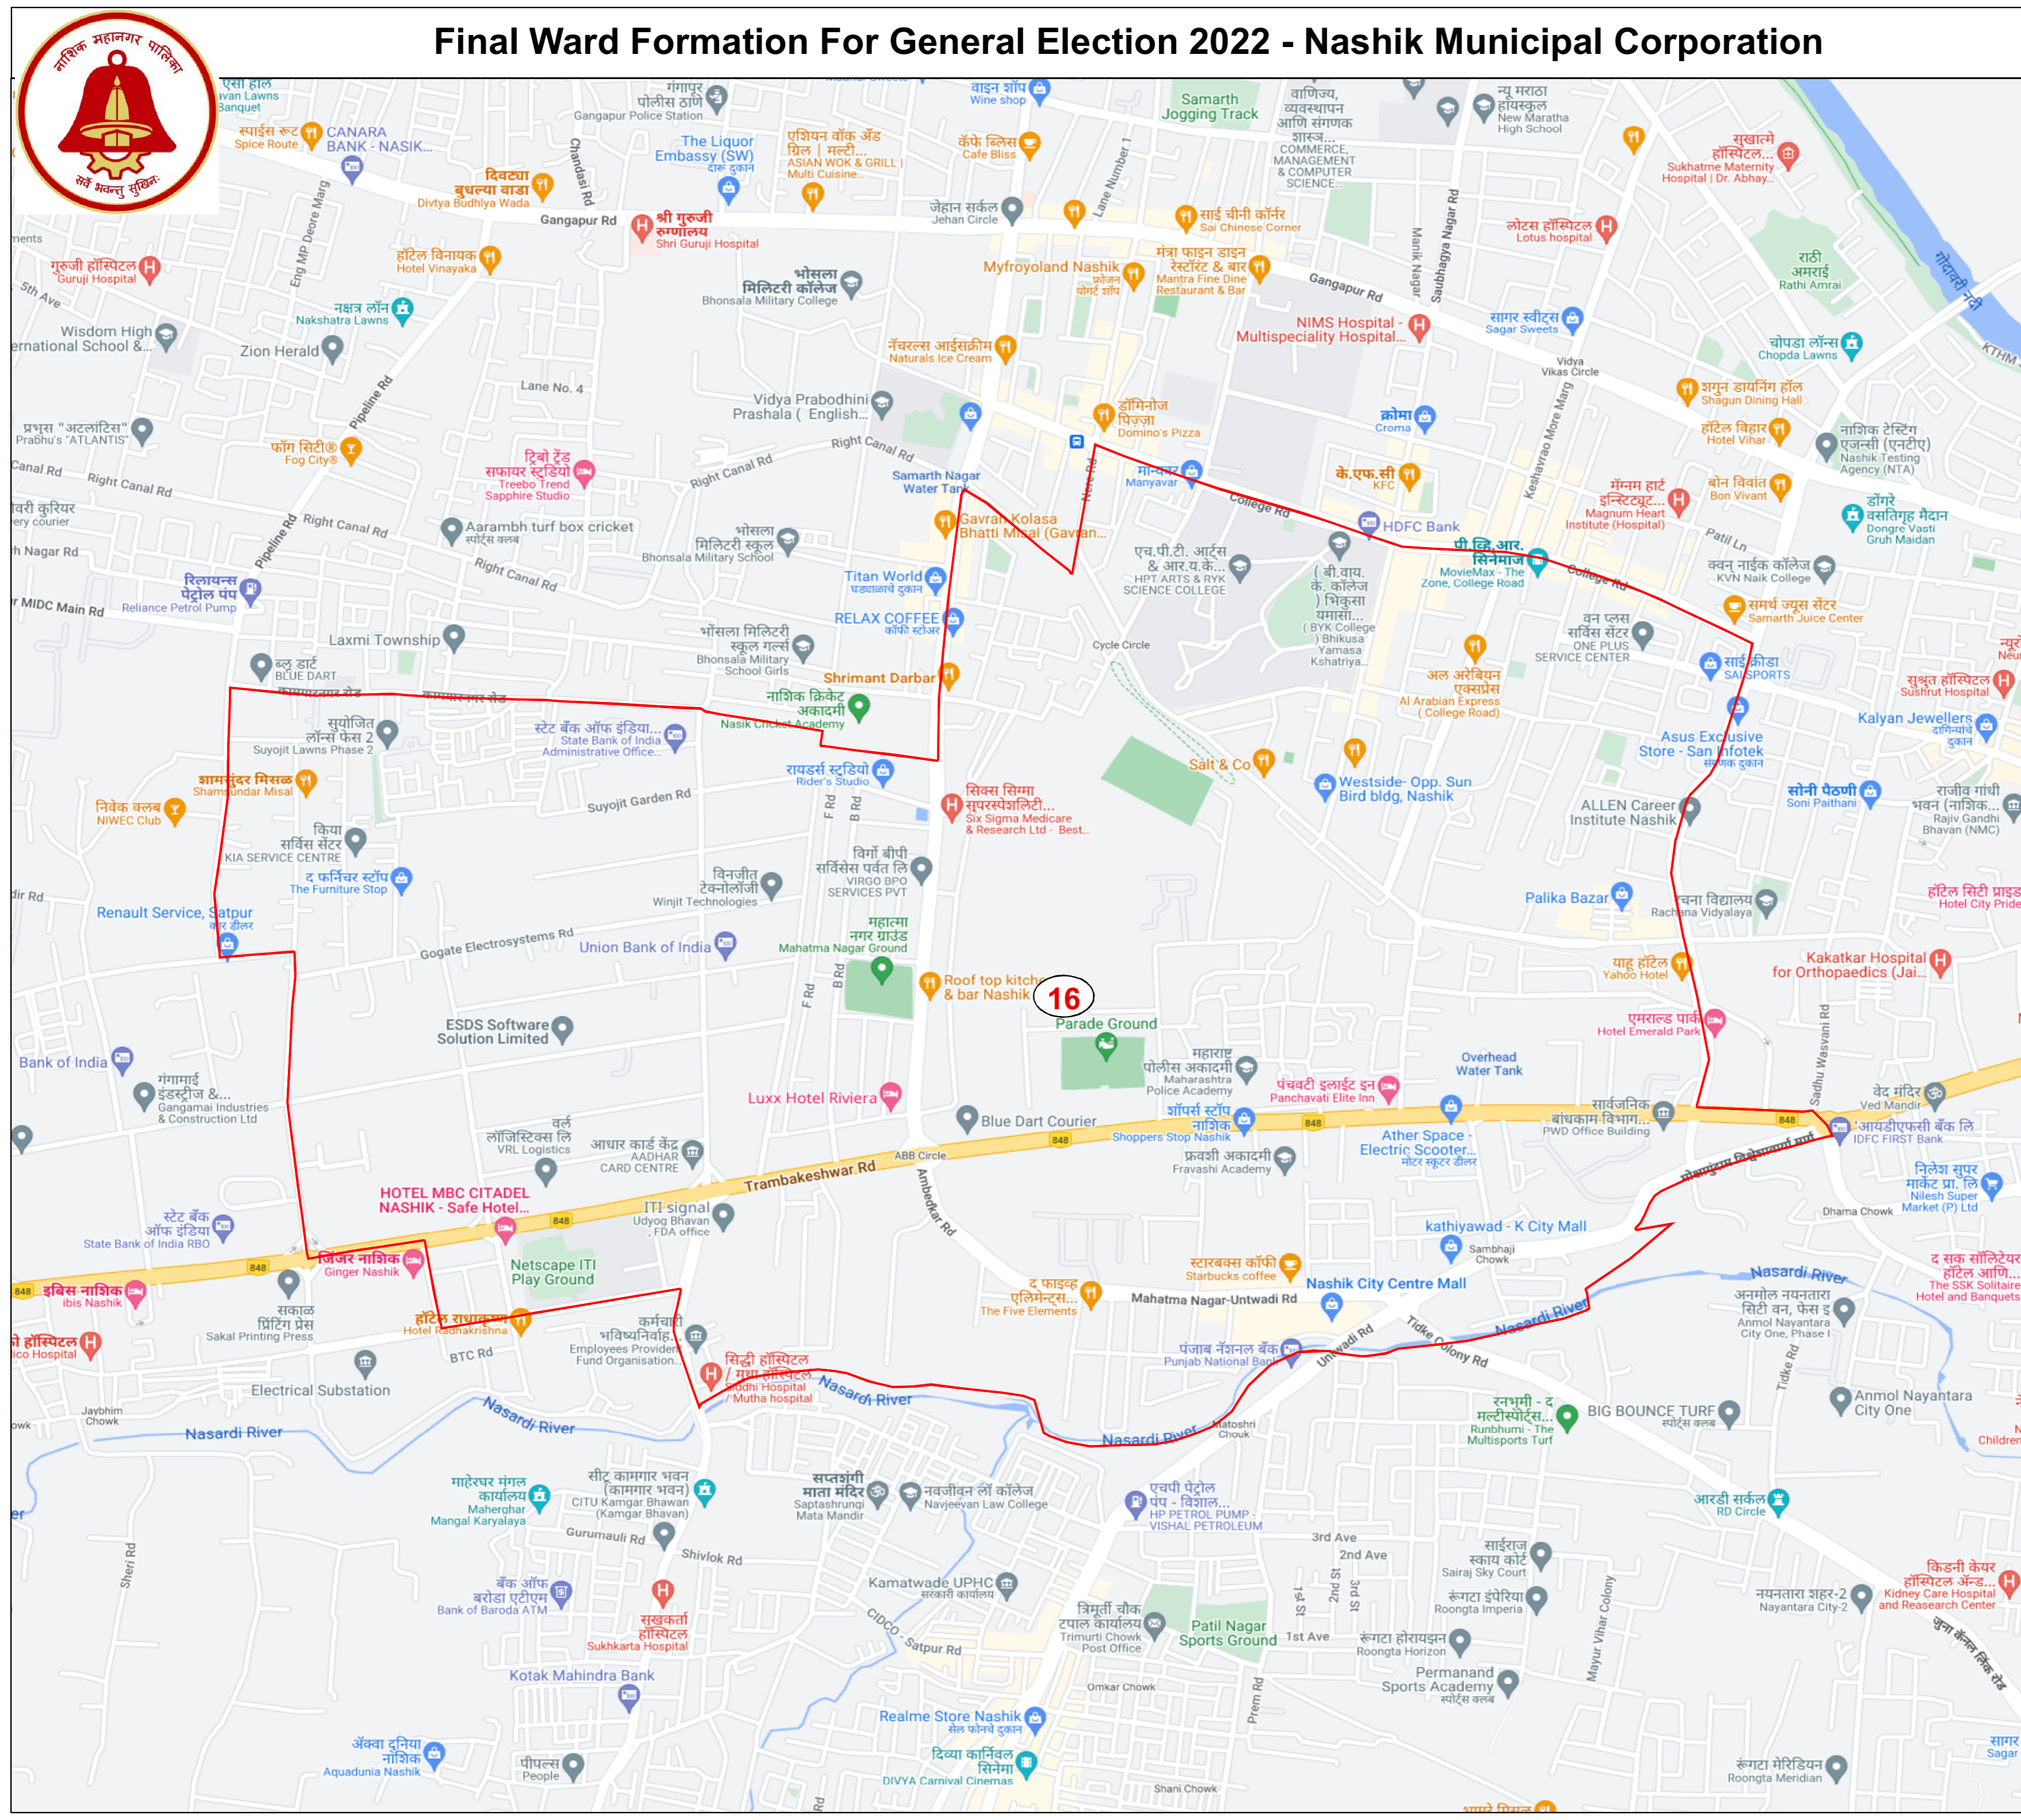

Final Ward Formation For General Election 2022 - Nashik Municipal Corporation

STATE ELECTION COMMISSION
MAHARASHTRA

Ward : 16

Ward Population

Total Population	33080
SC Population	4014
ST Population	1720

Key Map - Nashik

Legend

- Ward
- MC_Boundary
- Road
- National Highway
- Railway Line
- River

(Name)

(Signature)
Deputy Municipal Commissioner

The map displays the final ward formation for the 2022 general election in Nashik. Ward 16 is outlined in red and includes the following notable locations and infrastructure:

- Streets:** Gangapur Rd, Right Canal Rd, Surojit Garden Rd, Trambakeshwar Rd, ABB Circle, and Nasardi River.
- Landmarks:** Parade Ground, Shri Gauriji Hospital, NIMS Hospital - Multispeciality Hospital, and various schools and colleges.
- Infrastructure:** National Highway 848, Railway Lines, and the Nasardi River.