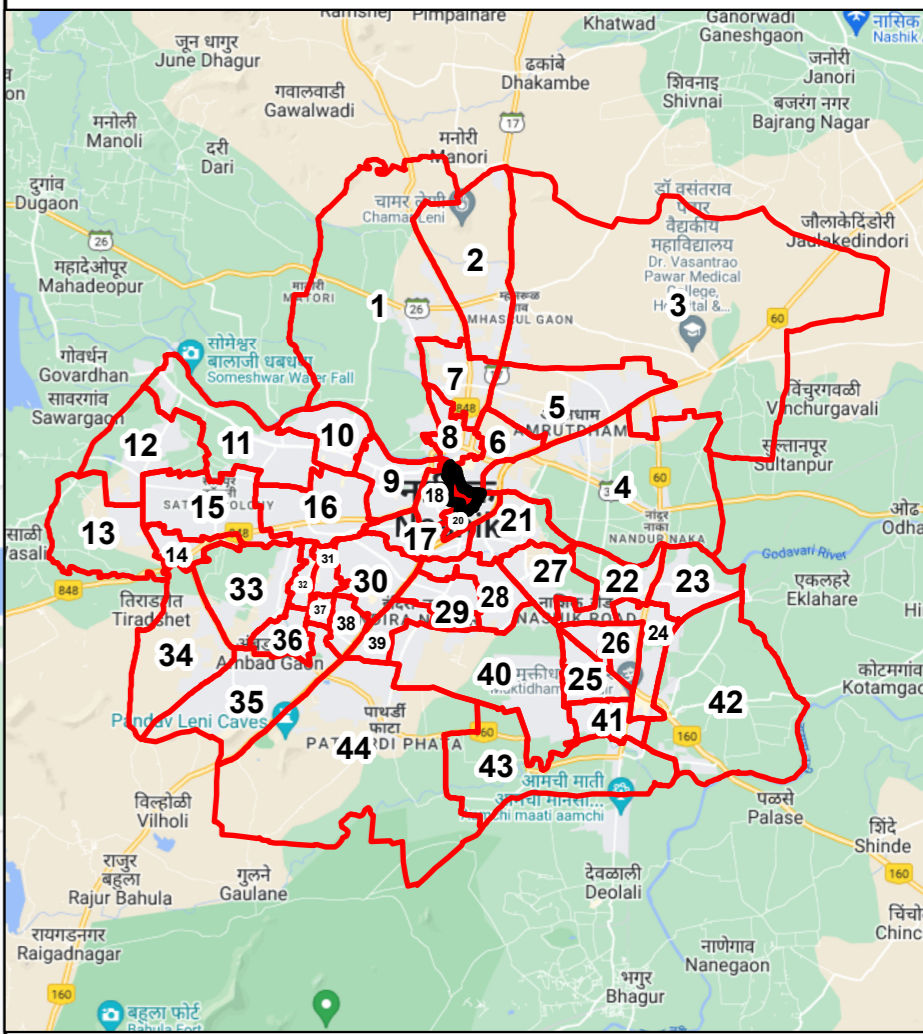

## Ward : 19

### Ward Population

Total Population	33203
SC Population	1183
ST Population	832

### Key Map - Nashik

### Legend

- Ward
- MC\_Boundary
- Road
- National Highway
- Railway Line
- River

(Name)

(Signature)  
Deputy Municipal Commissioner