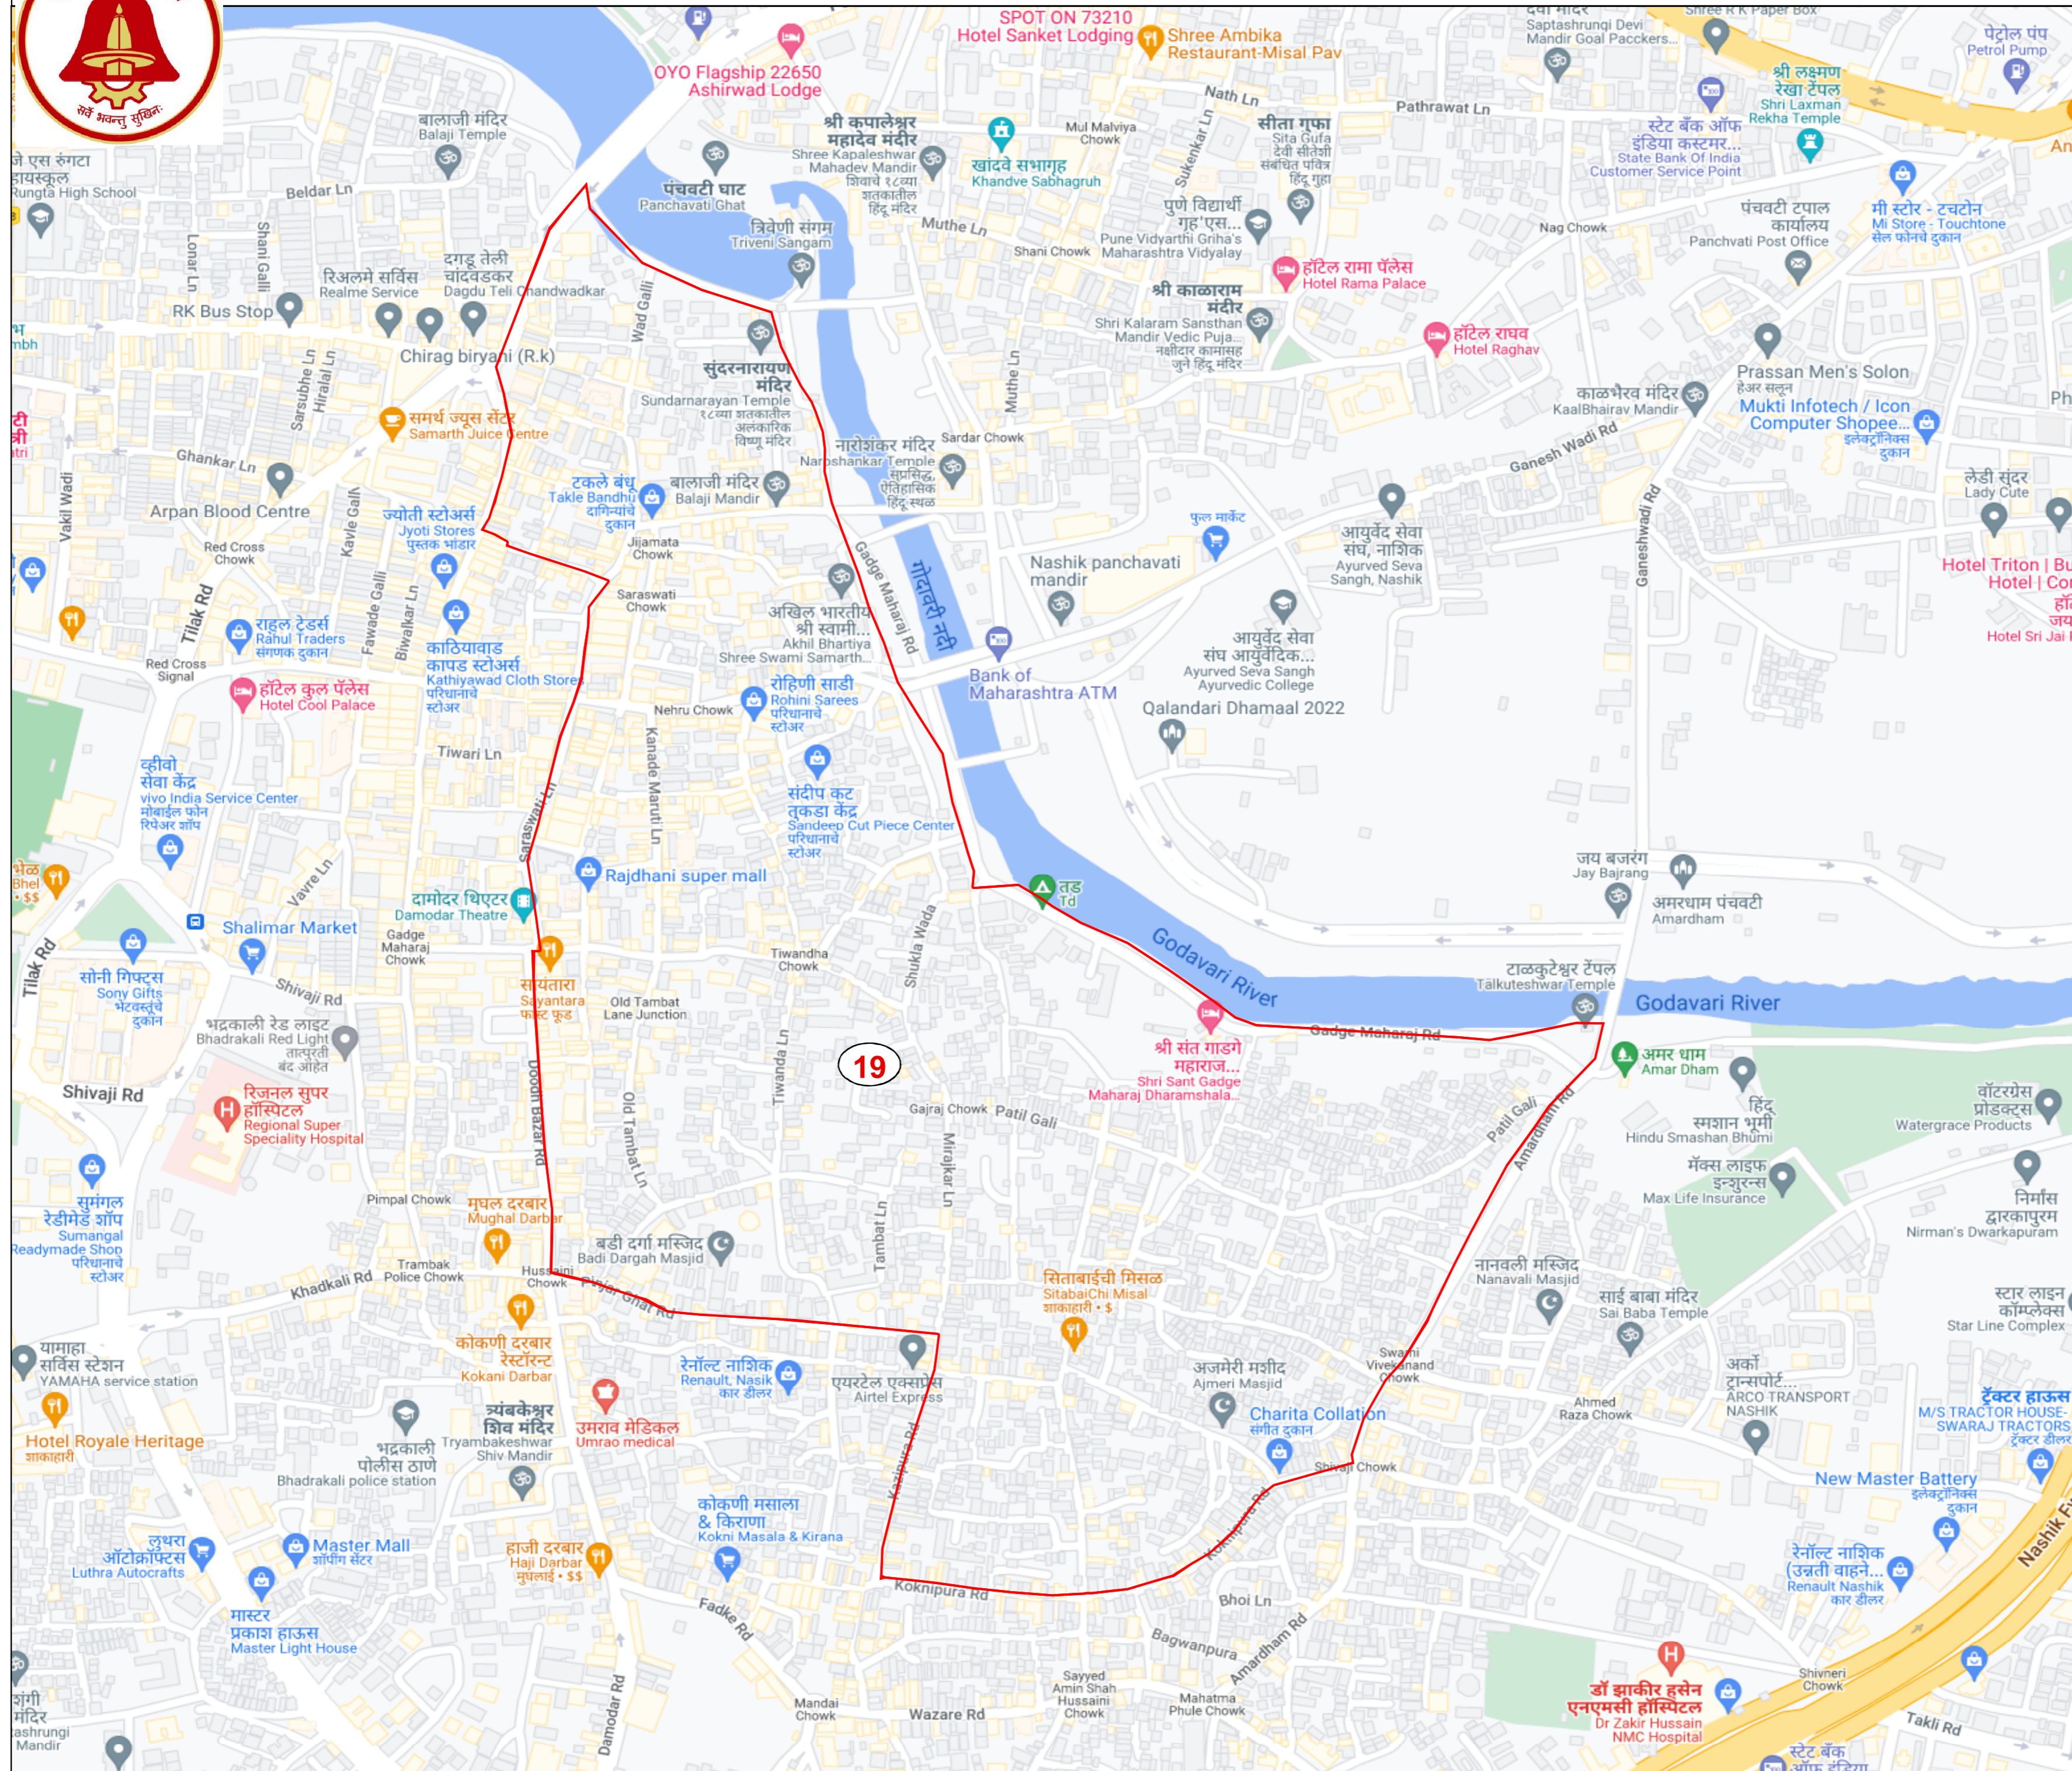

## Ward : 19

### Ward Population

Total Population	33203
SC Population	1183
ST Population	832

### Key Map - Nashik

### Legend

- Ward
- MC\_Boundary
- Road
- National Highway
- Railway Line
- River

(Name)

(Signature)  
Deputy Municipal Commissioner