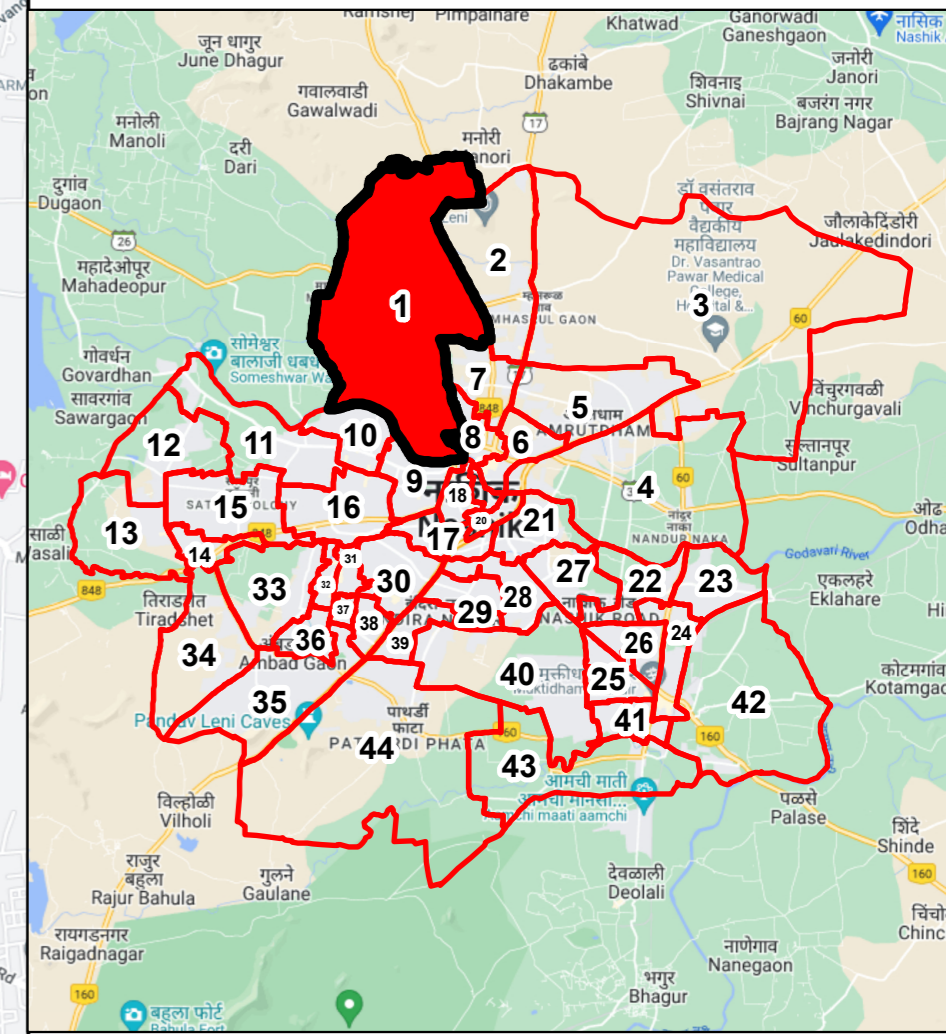

Final Ward Formation For General Election 2022 - Nashik Municipal Corporation

STATE ELECTION COMMISSION
MAHARASHTRA

Ward : 1

Ward Population

Total Population	36566
SC Population	2851
ST Population	7012

Key Map - Nashik

Legend

- Ward
- MC_Boundary
- Road
- National Highway
- Railway Line
- River

(Name)

(Signature)
Deputy Municipal Commissioner