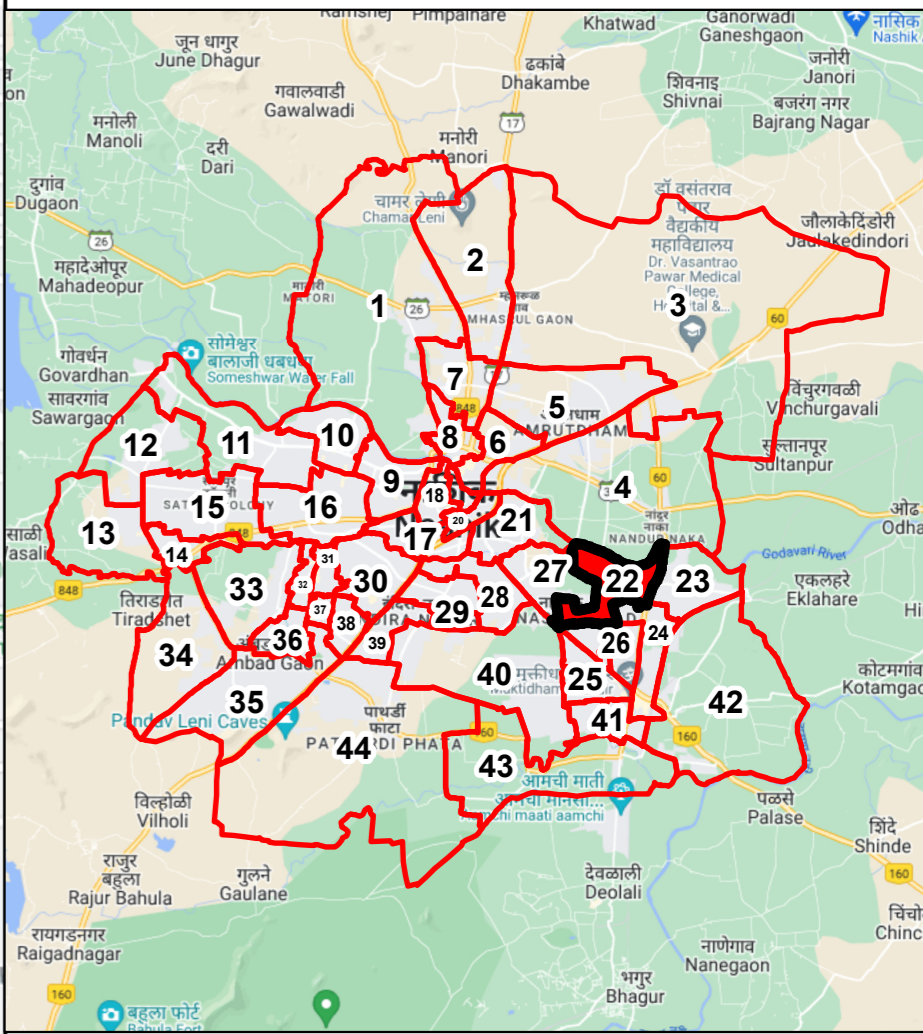

Final Ward Formation For General Election 2022 - Nashik Municipal Corporation

STATE ELECTION COMMISSION
MAHARASHTRA

Ward : 22

Ward Population

Total Population	35570
SC Population	7977
ST Population	1787

Key Map - Nashik

Legend

- Ward
- MC_Boundary
- Road
- National Highway
- Railway Line
- River

(Name)

(Signature)
Deputy Municipal Commissioner