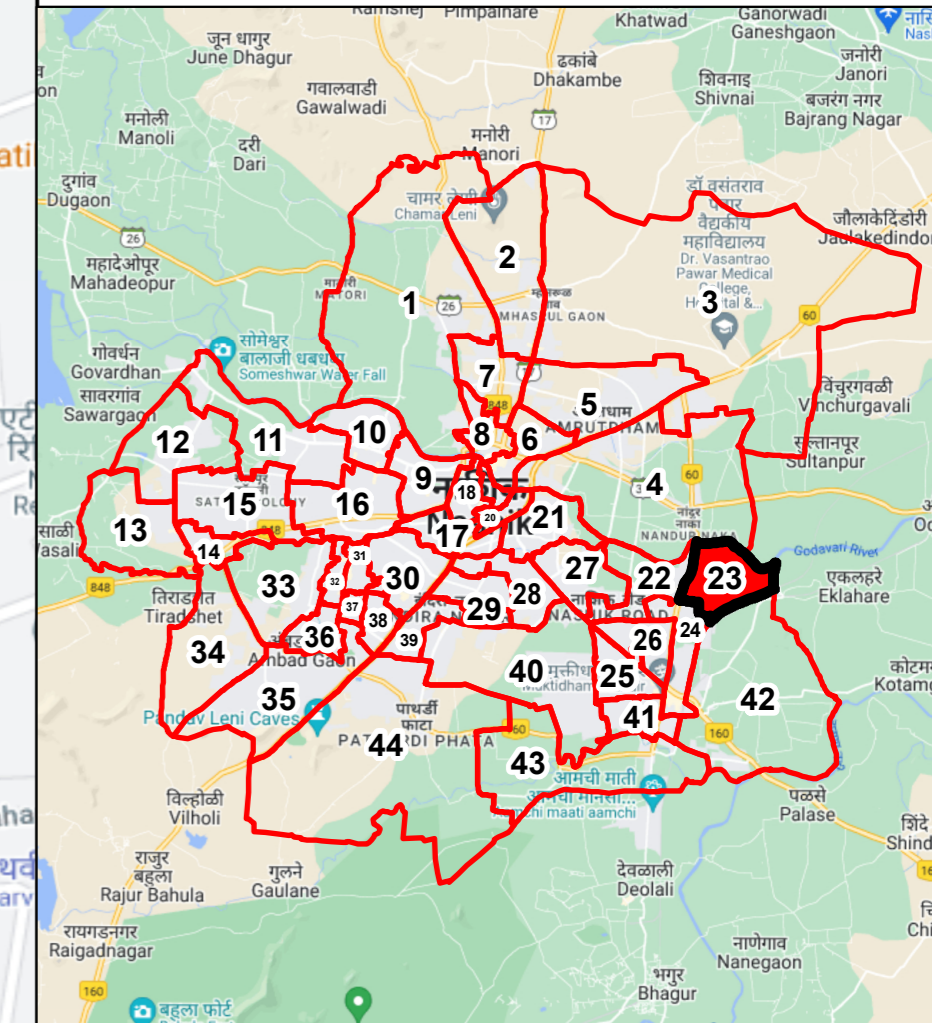

## Ward : 23

### Ward Population

Total Population	35514
SC Population	7106
ST Population	2853

### Key Map - Nashik

### Legend

- Ward
- MC\_Boundary
- Road
- National Highway
- Railway Line
- River

(Name)

(Signature)  
Deputy Municipal Commissioner