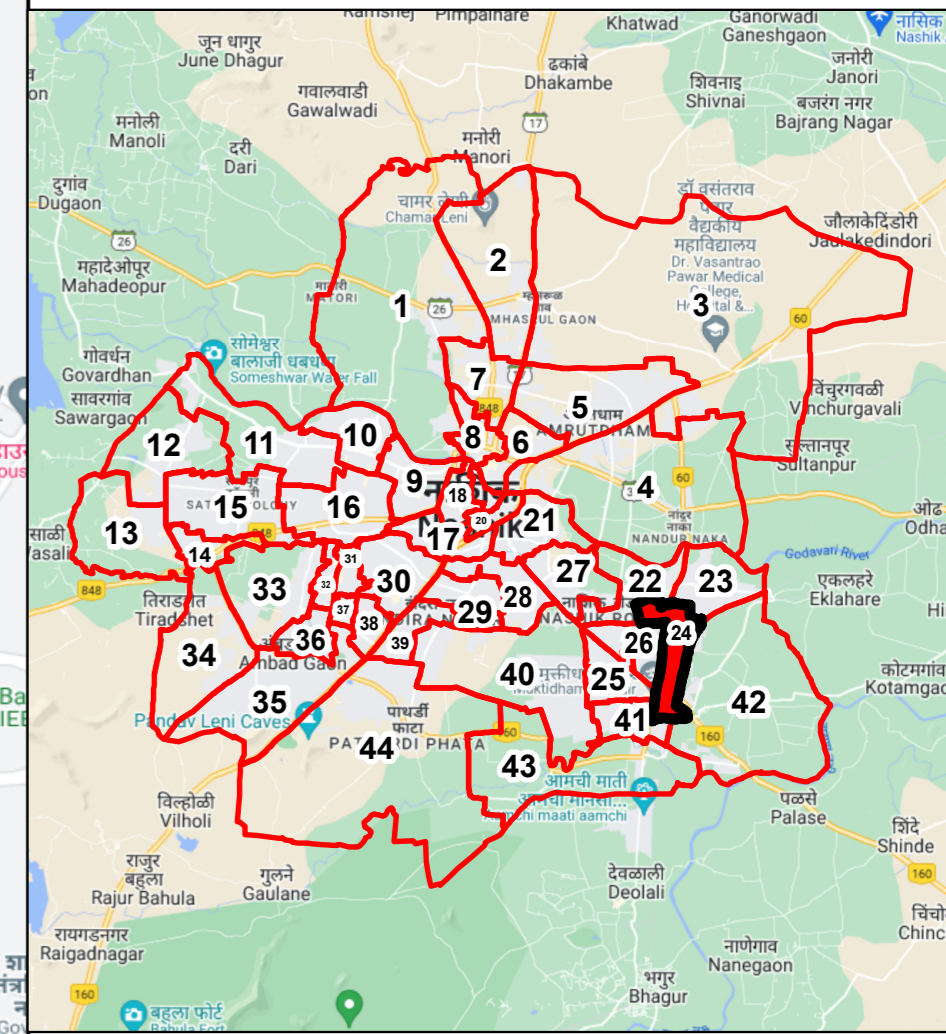

Final Ward Formation For General Election 2022 - Nashik Municipal Corporation

STATE ELECTION COMMISSION
MAHARASHTRA

Ward : 24

Ward Population

Total Population	33999
SC Population	7713
ST Population	1599

Key Map - Nashik

Legend

- Ward
- MC_Boundary
- Road
- National Highway
- Railway Line
- River

(Name)

(Signature)
Deputy Municipal Commissioner