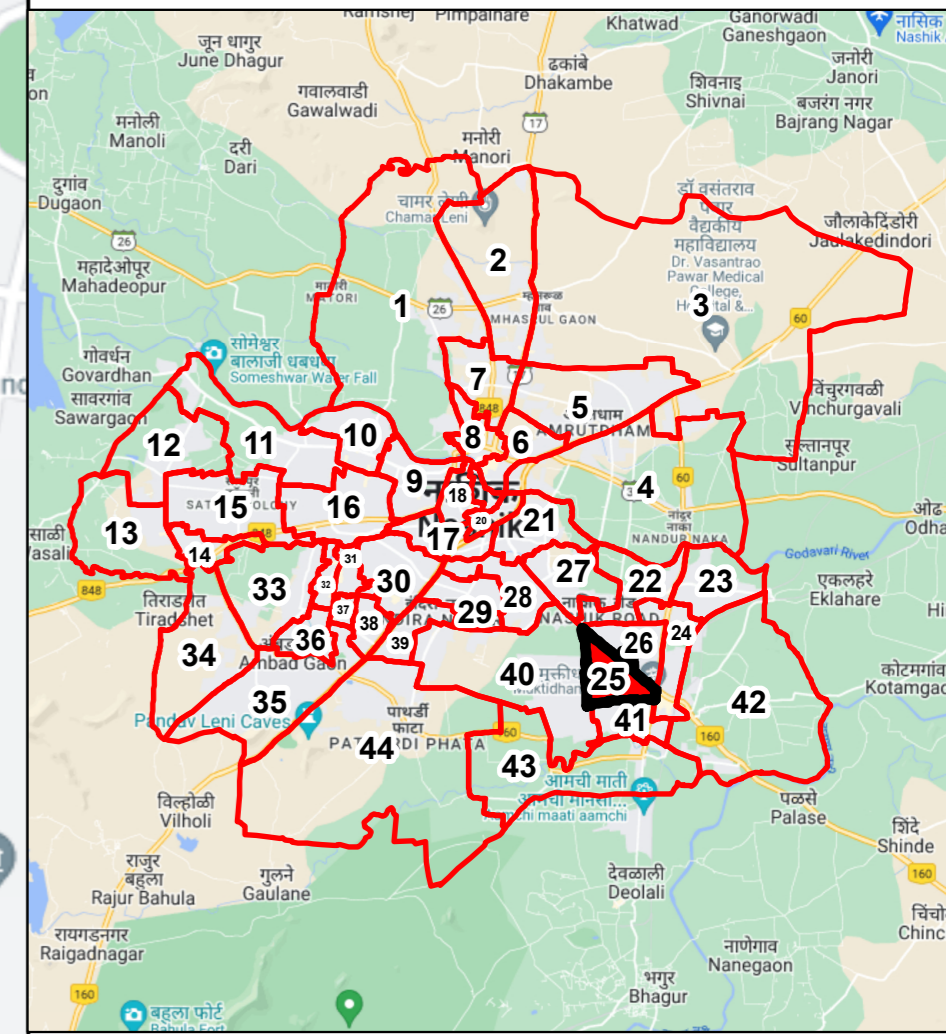

Final Ward Formation For General Election 2022 - Nashik Municipal Corporation

STATE ELECTION COMMISSION
MAHARASHTRA

Ward : 25

Ward Population

Total Population	30861
SC Population	5054
ST Population	822

Key Map - Nashik

Legend

- Ward
- MC_Boundary
- Road
- National Highway
- Railway Line
- River

(Name)

(Signature)
Deputy Municipal Commissioner