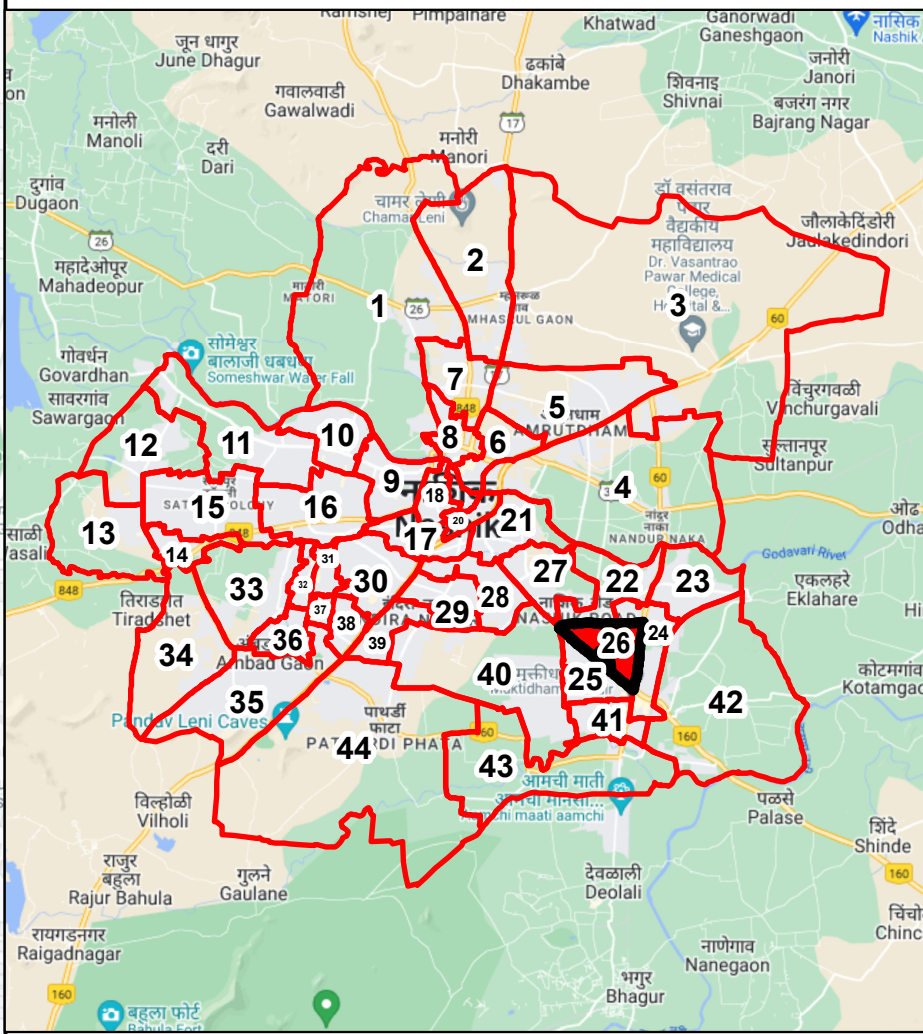

Final Ward Formation For General Election 2022 - Nashik Municipal Corporation

STATE ELECTION COMMISSION
MAHARASHTRA

Ward : 26

Ward Population

Total Population	31974
SC Population	10598
ST Population	831

Key Map - Nashik

Legend

- Ward
- MC_Boundary
- Road
- National Highway
- Railway Line
- River

(Name)

(Signature)
Deputy Municipal Commissioner