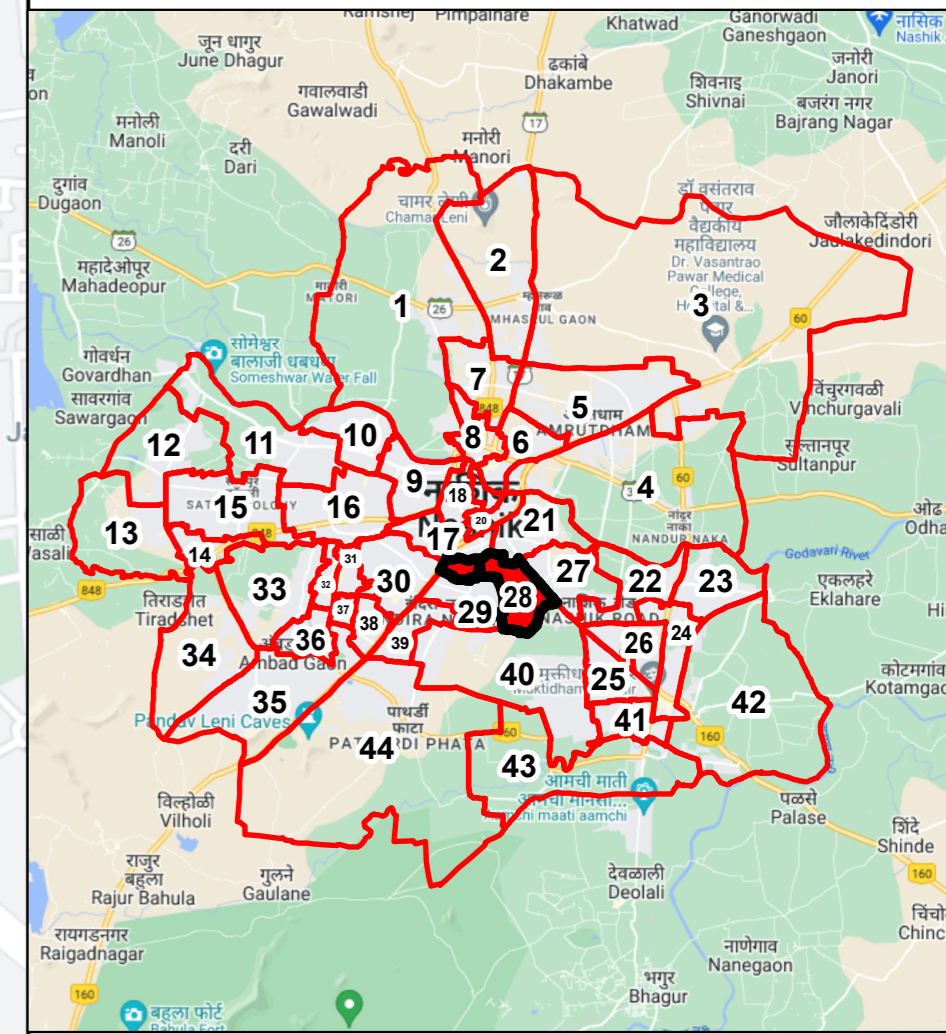

Final Ward Formation For General Election 2022 - Nashik Municipal Corporation

STATE ELECTION COMMISSION
MAHARASHTRA

Ward : 28

Ward Population

Total Population	30485
SC Population	3452
ST Population	3401

Key Map - Nashik

Legend

- Ward
- MC_Boundary
- Road
- National Highway
- Railway Line
- River

(Name)

(Signature)
Deputy Municipal Commissioner