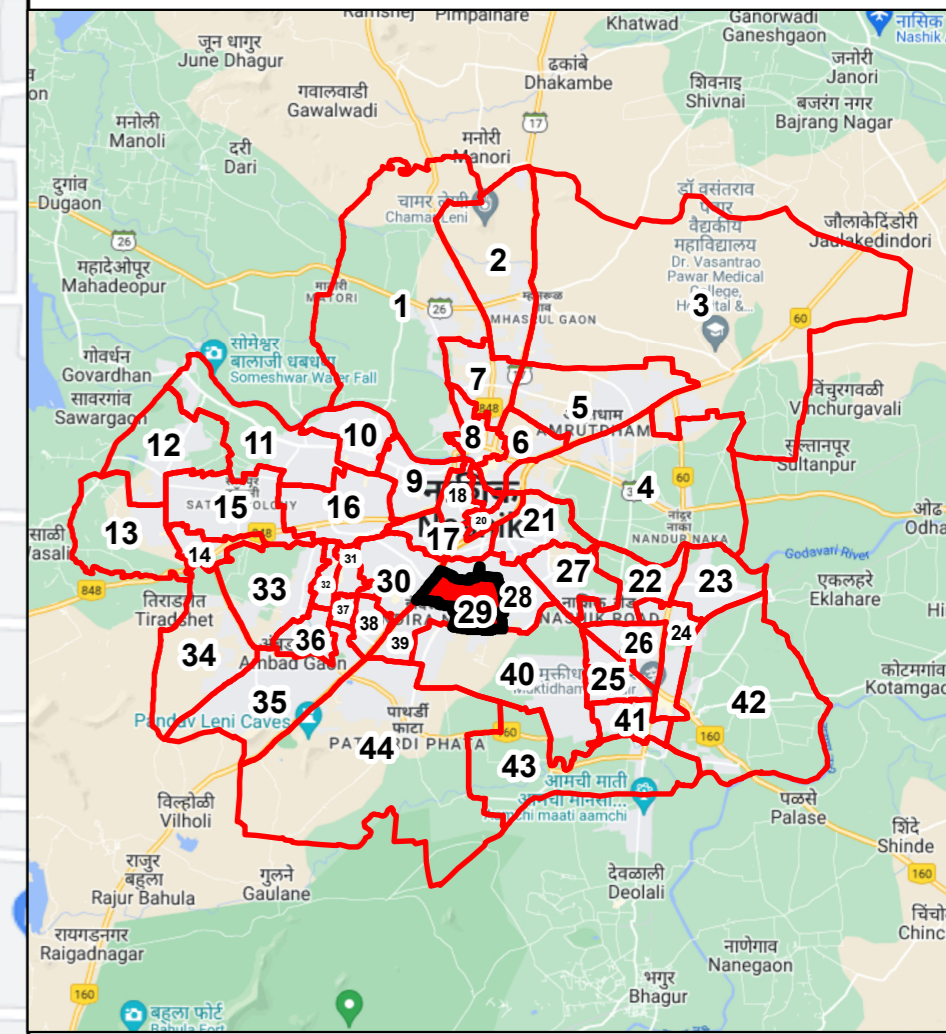

Final Ward Formation For General Election 2022 - Nashik Municipal Corporation

STATE ELECTION COMMISSION
MAHARASHTRA

Ward : 29

Ward Population

Total Population	30471
SC Population	2117
ST Population	1369

Key Map - Nashik

Legend

- Ward
- MC_Boundary
- Road
- National Highway
- Railway Line
- River

(Name)

(Signature)
Deputy Municipal Commissioner

किडनी केंद्र
हॉस्पिटल अॅन्ड...
Kidney Care Hospital
& Research Center

पिंपरीकर
हॉस्पिटल
Pimprikar Hospital