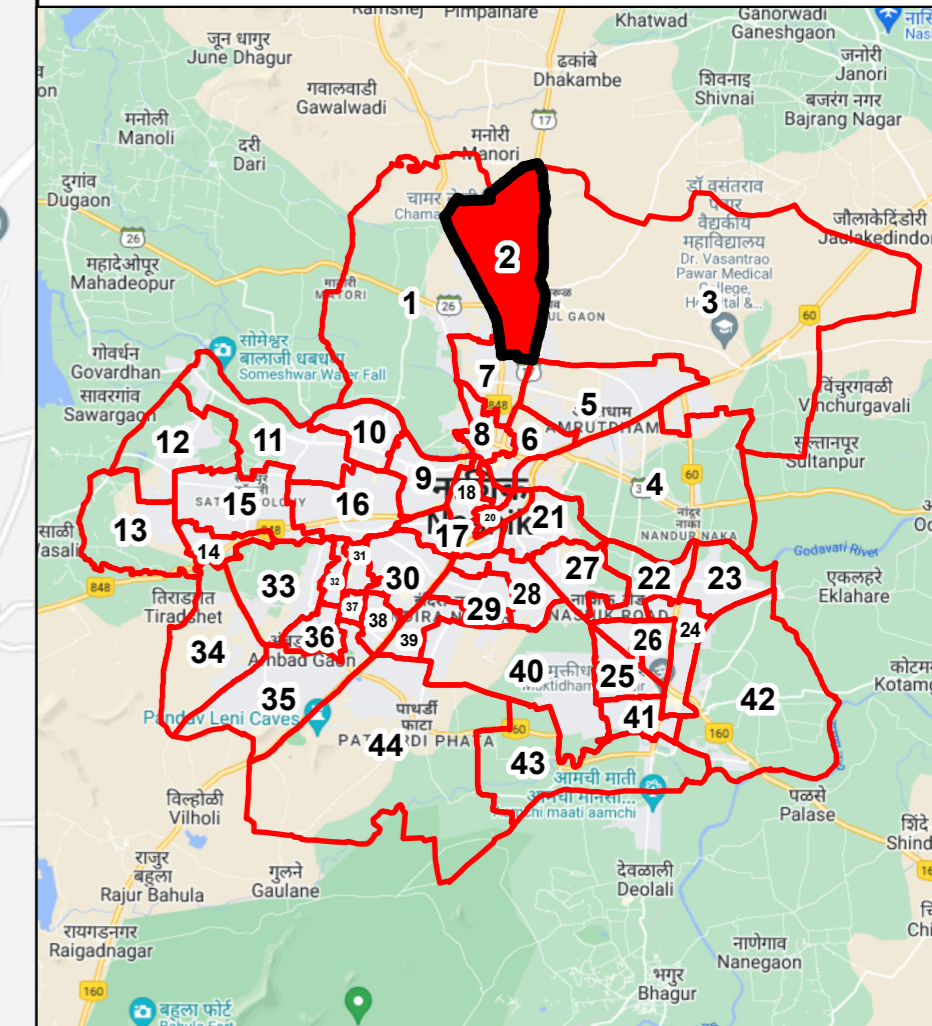

Final Ward Formation For General Election 2022 - Nashik Municipal Corporation

STATE ELECTION COMMISSION
MAHARASHTRA

Ward : 2

Ward Population

Total Population	36260
SC Population	4344
ST Population	6951

Key Map - Nashik

Legend

- Ward
- MC_Boundary
- Road
- National Highway
- Railway Line
- River

(Name)

(Signature)
Deputy Municipal Commissioner