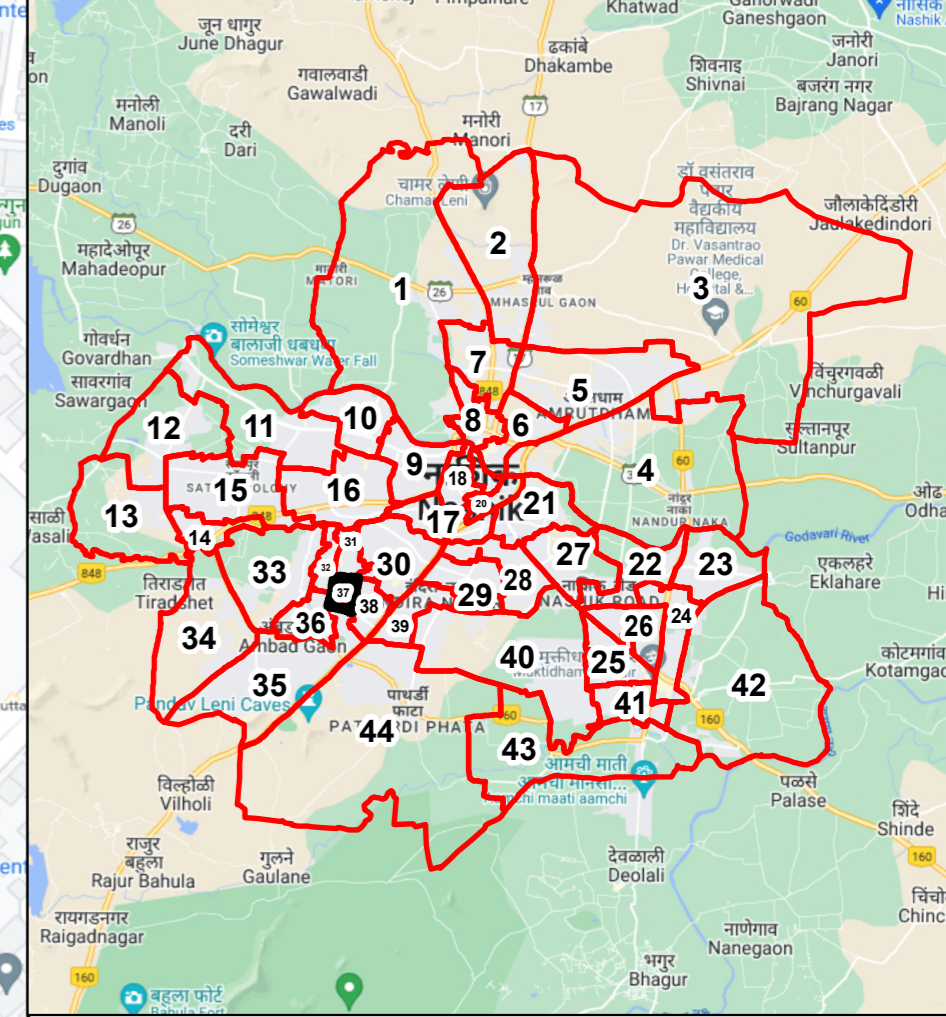

Final Ward Formation For General Election 2022 - Nashik Municipal Corporation

STATE ELECTION COMMISSION
MAHARASHTRA

Ward : 37

Ward Population

Total Population	27842
SC Population	2040
ST Population	795

Key Map - Nashik

Legend

- Ward
- MC_Boundary
- Road
- National Highway
- Railway Line
- River

(Name)

(Signature)
Deputy Municipal Commissioner