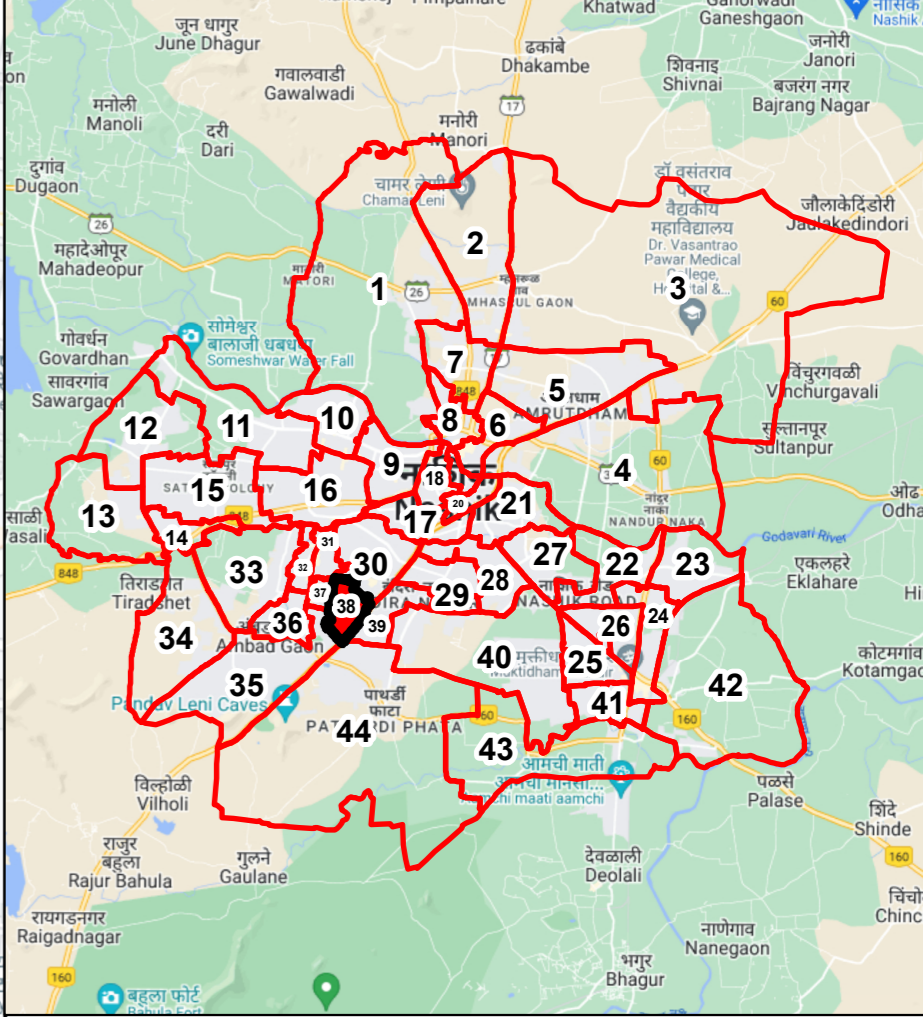

Final Ward Formation For General Election 2022 - Nashik Municipal Corporation

STATE ELECTION COMMISSION
MAHARASHTRA

Ward : 38

Ward Population

Total Population	37180
SC Population	2946
ST Population	1163

Key Map - Nashik

Legend

- Ward
- MC_Boundary
- Road
- National Highway
- Railway Line
- River

(Name)

(Signature)
Deputy Municipal Commissioner