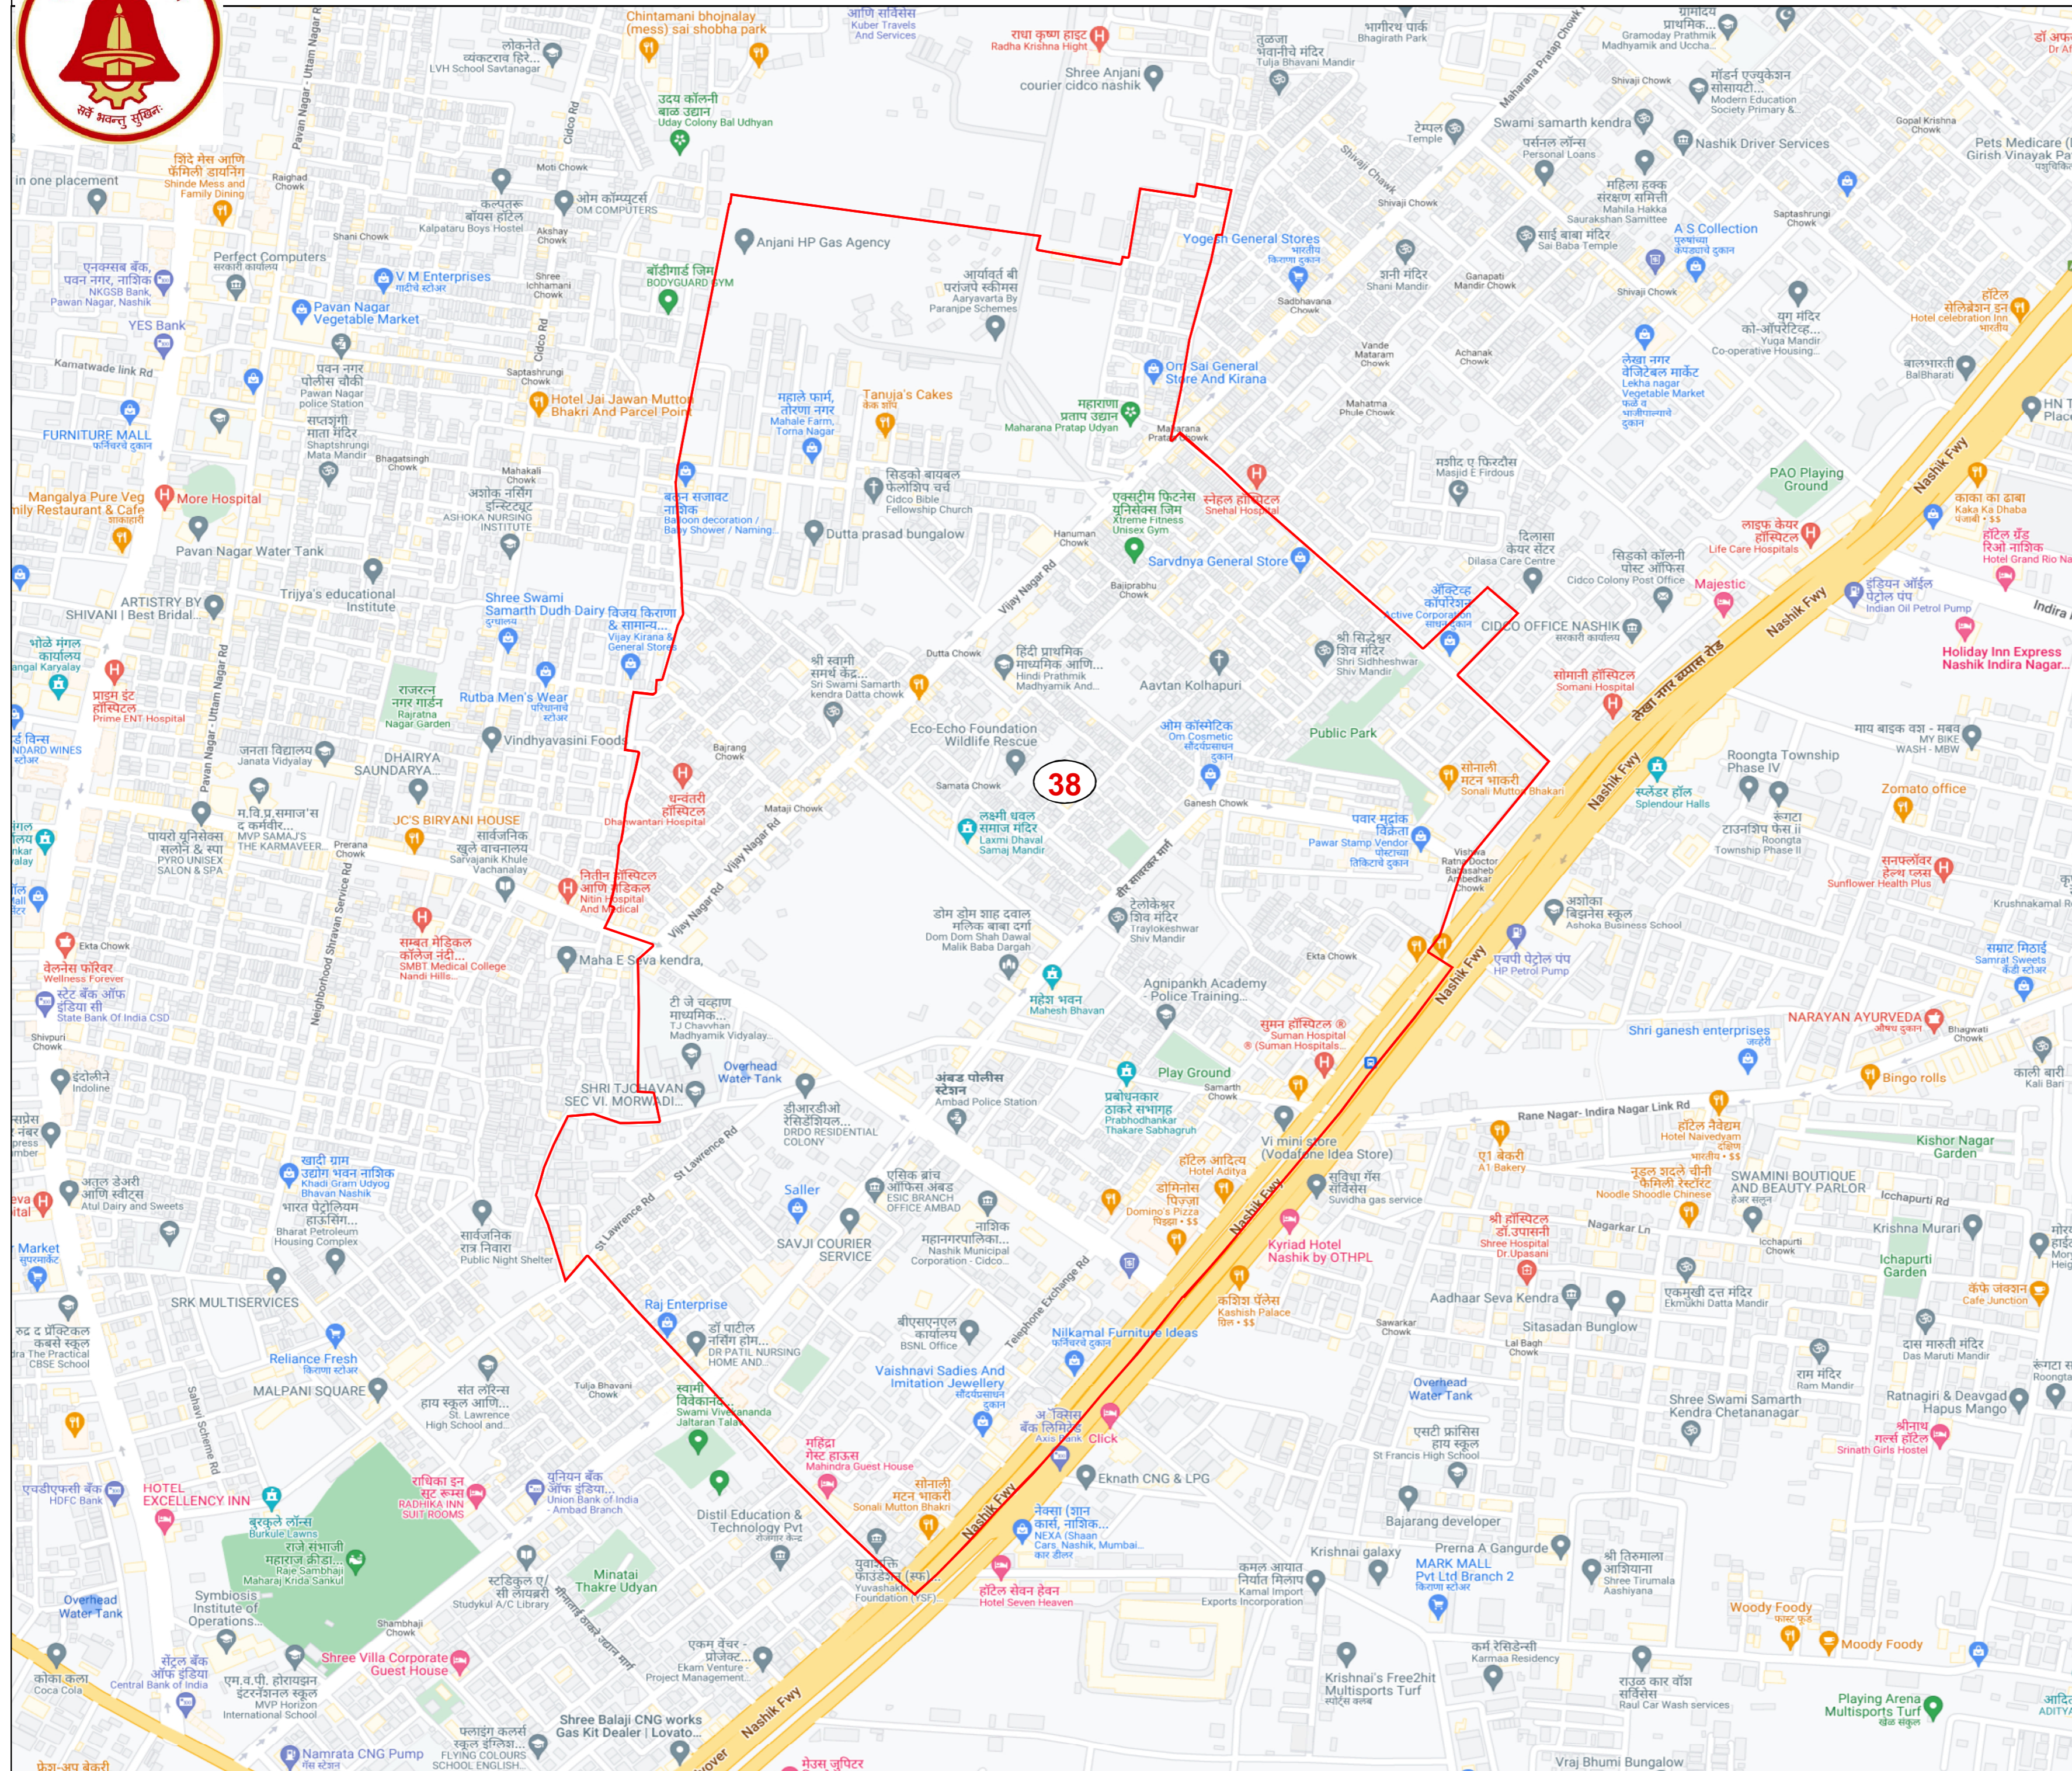

Final Ward Formation For General Election 2022 - Nashik Municipal Corporation

STATE ELECTION COMMISSION
MAHARASHTRA

Ward : 38

Ward Population

Total Population	37180
SC Population	2946
ST Population	1163

Key Map - Nashik

Legend

- Ward
- MC_Boundary
- Road
- National Highway
- Railway Line
- River

(Name)

(Signature)
Deputy Municipal Commissioner