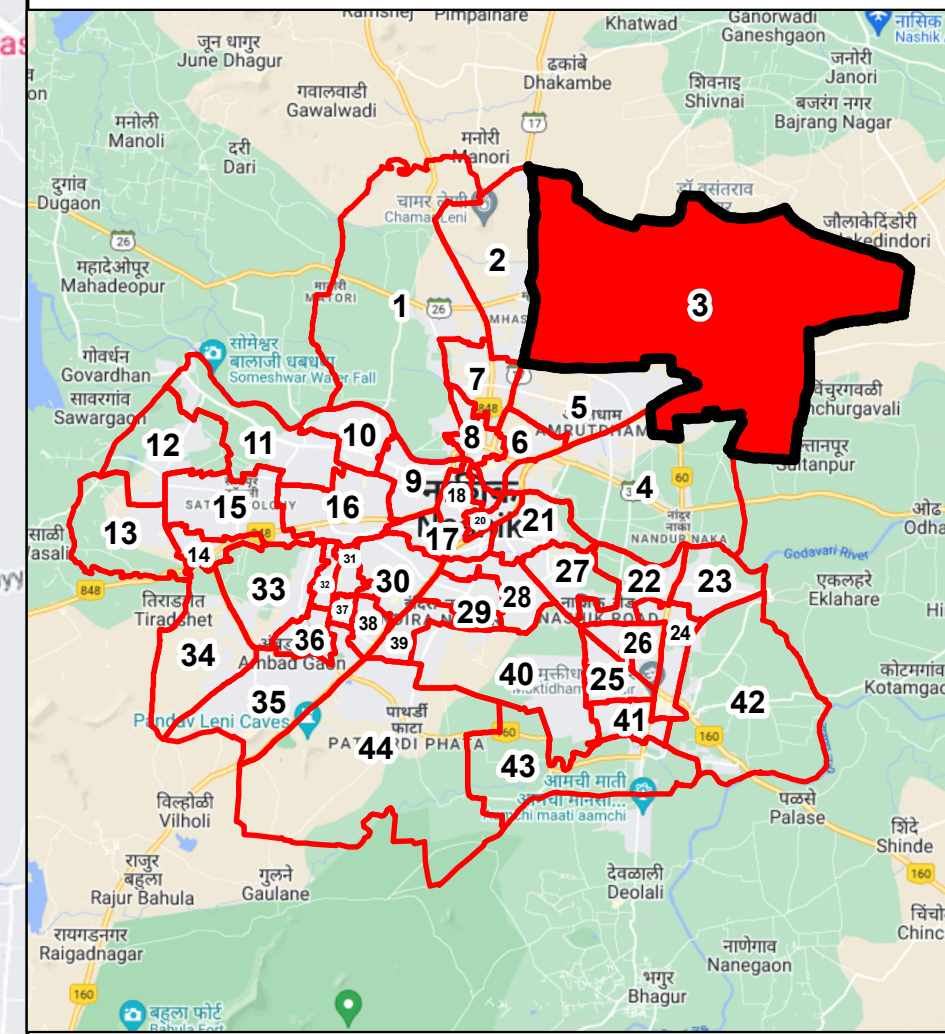

Final Ward Formation For General Election 2022 - Nashik Municipal Corporation

STATE ELECTION COMMISSION
MAHARASHTRA

Ward : 3

Ward Population

Total Population	35148
SC Population	3962
ST Population	3769

Key Map - Nashik

Legend

- Ward
- MC_Boundary
- Road
- National Highway
- Railway Line
- River

(Name)

(Signature)
Deputy Municipal Commissioner