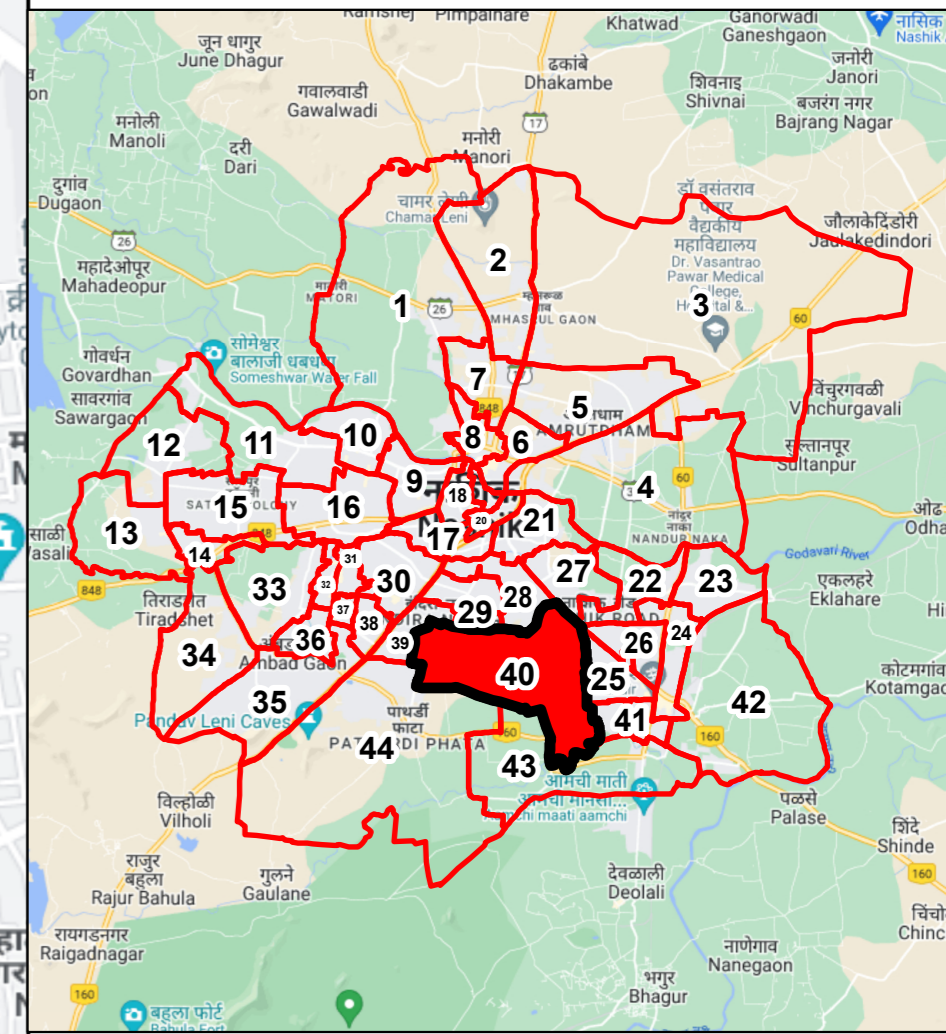

Final Ward Formation For General Election 2022 - Nashik Municipal Corporation

STATE ELECTION COMMISSION
MAHARASHTRA

Ward : 40

Ward Population

Total Population	29938
SC Population	3240
ST Population	1072

Key Map - Nashik

Legend

- Ward
- MC_Boundary
- Road
- National Highway
- Railway Line
- River

(Name)

(Signature)
Deputy Municipal Commissioner