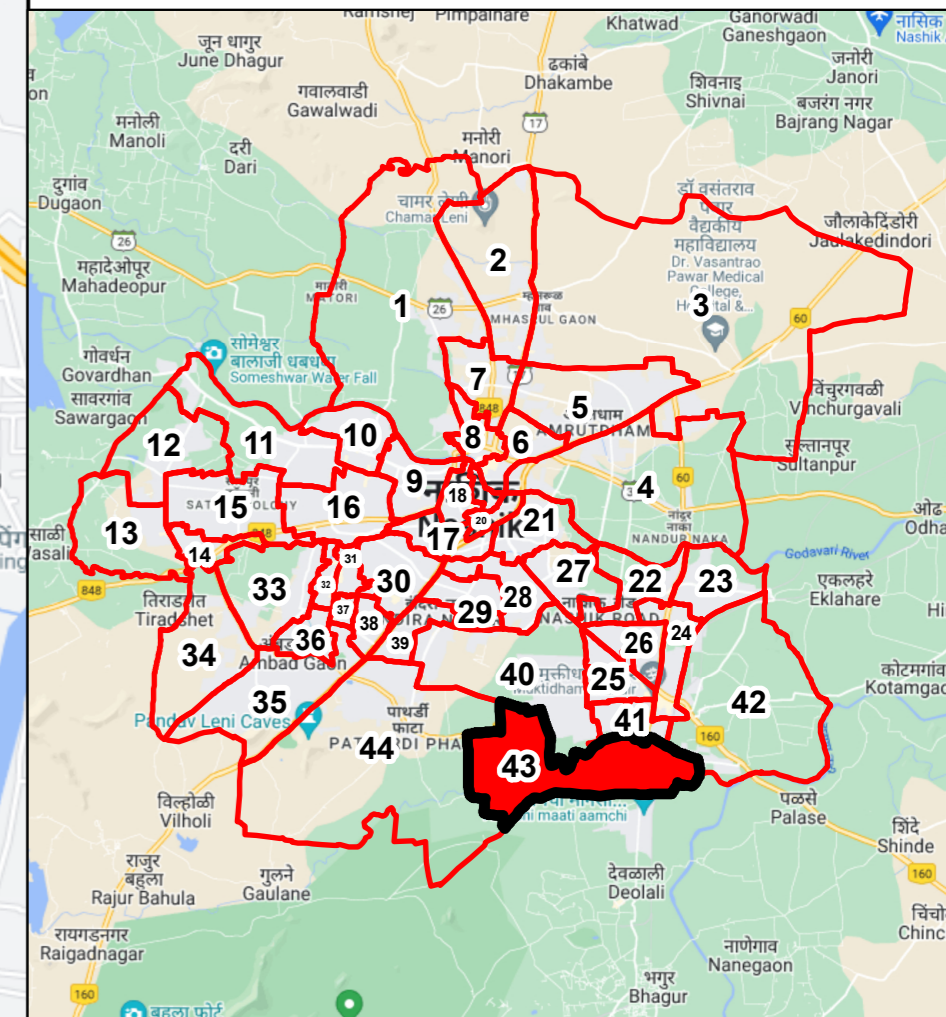

Final Ward Formation For General Election 2022 - Nashik Municipal Corporation

STATE ELECTION COMMISSION
MAHARASHTRA

Ward : 43

Ward Population

Total Population	30166
SC Population	7757
ST Population	1692

Key Map - Nashik

Legend

- Ward
- MC_Boundary
- Road
- National Highway
- Railway Line
- River

(Name)

(Signature)
Deputy Municipal Commissioner