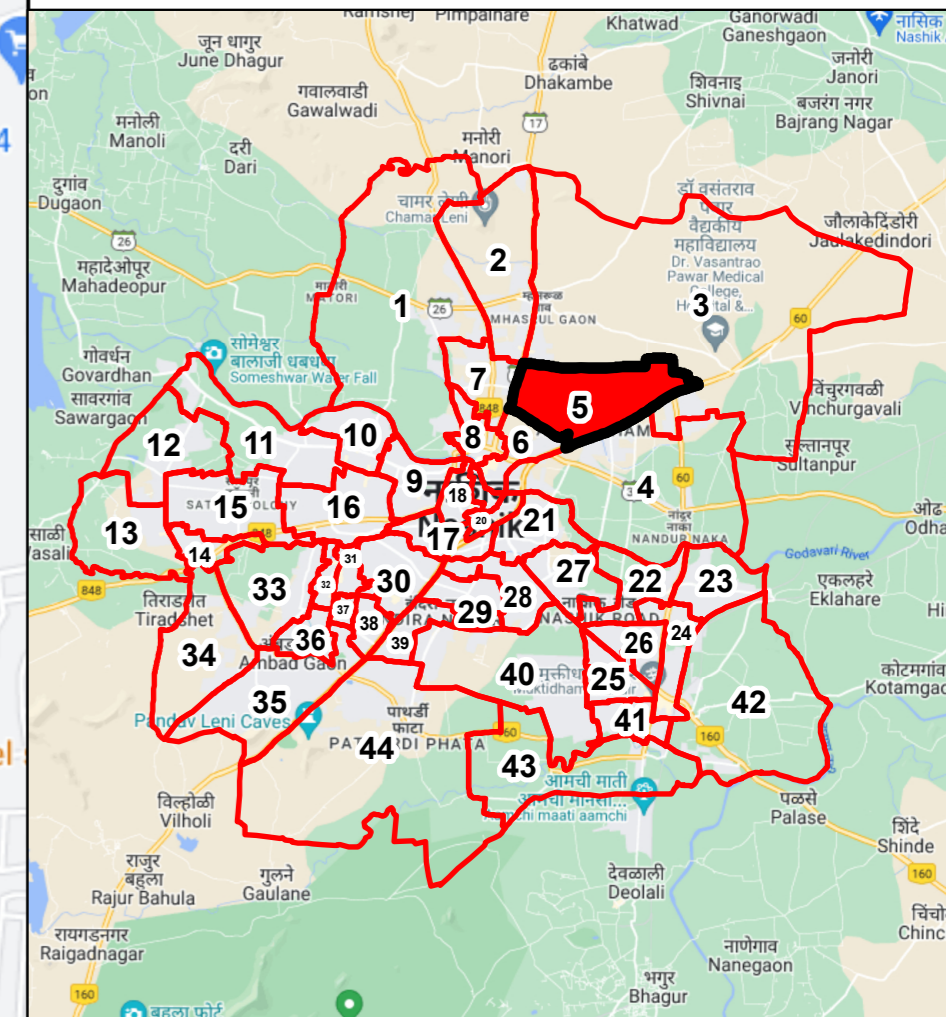

Final Ward Formation For General Election 2022 - Nashik Municipal Corporation

STATE ELECTION COMMISSION
MAHARASHTRA

Ward : 5

Ward Population

Total Population	35567
SC Population	3174
ST Population	2947

Key Map - Nashik

Legend

- Ward
- MC_Boundary
- Road
- National Highway
- Railway Line
- River

(Name)

(Signature)
Deputy Municipal Commissioner