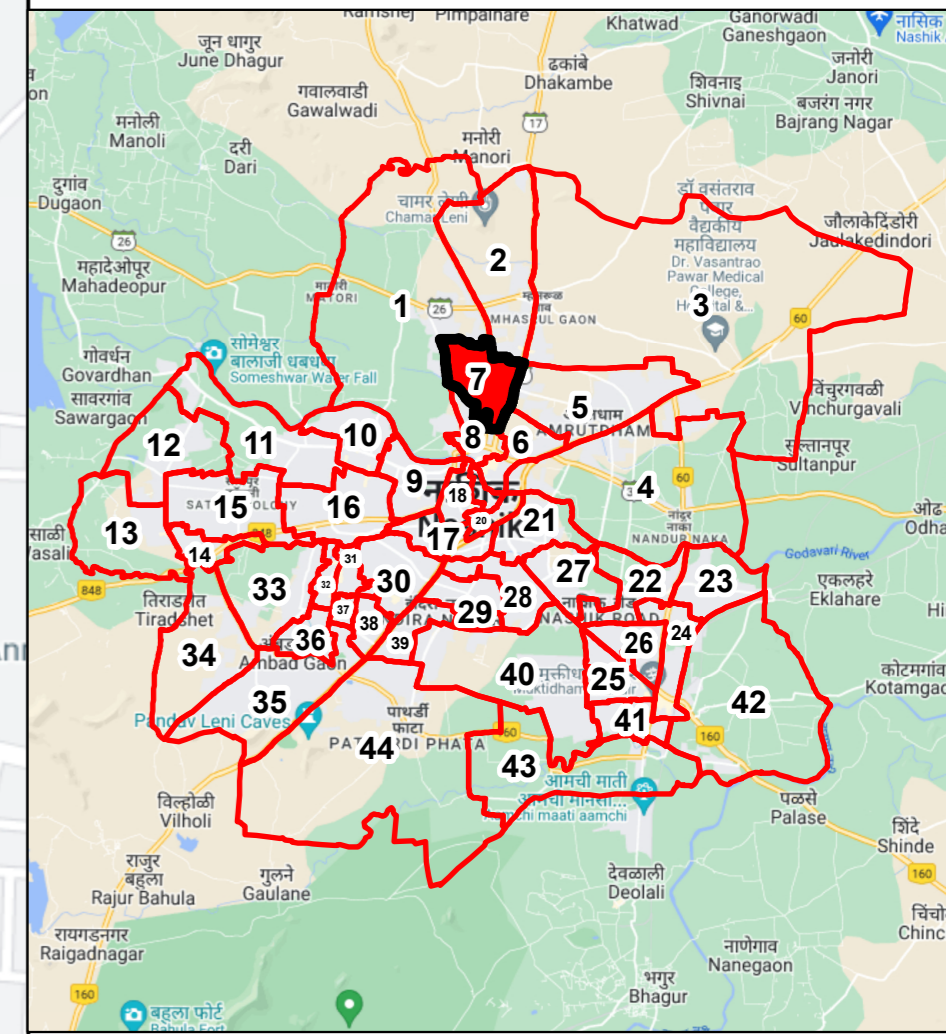

Final Ward Formation For General Election 2022 - Nashik Municipal Corporation

STATE ELECTION COMMISSION
MAHARASHTRA

Ward : 7

Ward Population

Total Population	35526
SC Population	7888
ST Population	7969

Key Map - Nashik

Legend

- Ward
- MC_Boundary
- Road
- National Highway
- Railway Line
- River

(Name)

(Signature)
Deputy Municipal Commissioner